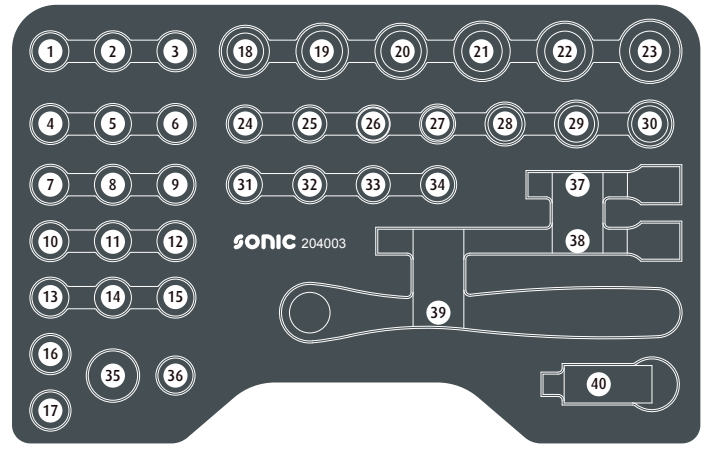

# 204003

	NO	Sonic NO	Size	Length	Q'ty
	1	8244804	4mm	48mm	
	2	8244805	5mm	48mm	
	3	8244806	6mm	48mm	
	4	8244807	7mm	48mm	
	5	8244808	8mm	48mm	
	6	8264820	T20	48mm	
	7	8264825	T25	48mm	
	8	8264827	T27	48mm	
	9	8264830	T30	48mm	
	10	8264840	T40	48mm	
	11	8264845	T45	48mm	
	12	8264850	T50	48mm	
	13	8284805	M5	48mm	
	14	8284806	M6	48mm	
	15	8284808	M8	48mm	
	16	8284810	M10	48mm	
	17	8284812	M12	48mm	
	18	22517	17mm	30mm	
	19	22518	18mm	30mm	
	20	22519	19mm	30mm	
	21	22520	20mm	30mm	
	22	22521	21mm	30mm	
	23	22522	22mm	32mm	
	24	22510	10mm	28mm	
	25	22511	11mm	28mm	
	26	22512	12mm	28mm	
	27	22513	13mm	28mm	
	28	22514	14mm	28mm	
	29	22515	15mm	28mm	
	30	22516	16mm	28mm	
	31	22506	6mm	28mm	
	32	22507	7mm	28mm	
	33	22508	8mm	28mm	
	34	22509	9mm	28mm	
	35	71632	1/2"(F)X3/8"(M)	39mm	
	36	7142044	3/8"	44mm	
	37	7142075	3/8"	75mm	
	38	7142150	3/8"	150mm	
	39	7121502	3/8"	197mm	

	NO	Sonic NO	Size	Length	Q'ty
	40	71521	3/8"	52mm	

\*The inventory order list can also be found on our website under downloads at the specific article.