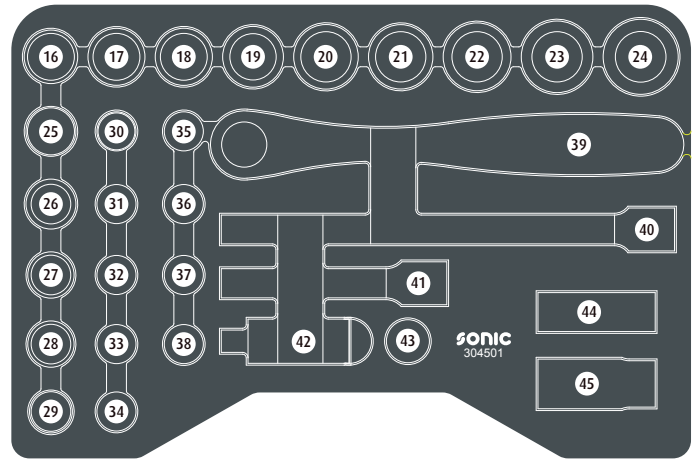

304501

	NO	Sonic NO	Size	Length	Q'ty
	1	41515	15mm	195mm	
	2	41516	16mm	205mm	
	3	41517	17mm	215mm	
	4	41518	18mm	225mm	
	5	41519	19mm	235mm	
	6	41522	22mm	265mm	
	7	41506	6mm	105mm	
	8	41507	7mm	115mm	
	9	41508	8mm	125mm	
	10	41509	9mm	135mm	
	11	41510	10mm	145mm	
	12	41511	11mm	155mm	
	13	41512	12mm	165mm	
	14	41513	13mm	175mm	
	15	41514	14mm	185mm	
	16	23522	22mm	38mm	
	17	23523	23mm	38mm	
	18	23524	24mm	38mm	
	19	23525	25mm	42mm	
	20	23526	26mm	42mm	
	21	23527	27mm	42mm	
	22	23528	28mm	43mm	
	23	23530	30mm	43mm	
	24	23532	32mm	43mm	
	25	23521	21mm	38mm	
	26	23520	20mm	38mm	
	27	23519	19mm	38mm	
	28	23518	18mm	38mm	

	NO	Sonic NO	Size	Length	Q'ty
	29	23517	17mm	38mm	
	30	23516	16mm	38mm	
	31	23515	15mm	38mm	
	32	23514	14mm	38mm	
	33	23513	13mm	38mm	
	34	23512	12mm	38mm	
	35	23511	11mm	38mm	
	36	23510	10mm	38mm	
	37	23509	9mm	38mm	
	38	23508	8mm	38mm	
	39	7121503	1/2"	262mm	
	40	7143250	1/2"	250mm	
	41	7143125	1/2"	125mm	
	42	71531	1/2"	70mm	
	43	71623	3/8"(F)X1/2"(M)	43mm	
	44	7171316	16mm	65mm	
	45	7171321	21mm	65mm	