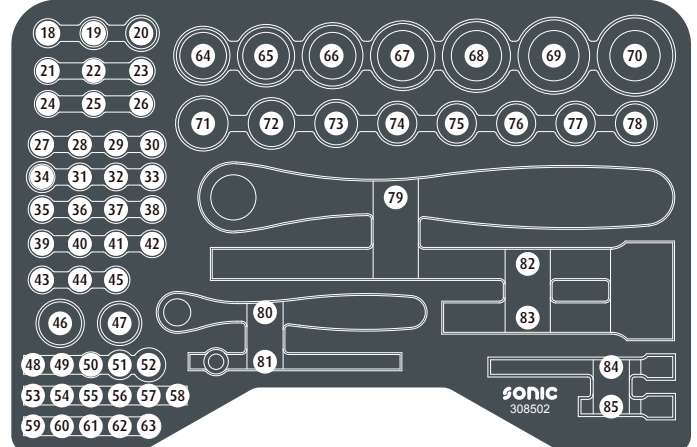

308502

	NO	Sonic NO	Size	Length	Q'ty
	1	184-3	1.5mm	45mm	
			2.0mm	48mm	
			2.5mm	50mm	
	2	7171316	16mm	65mm	
	3	7171321	21mm	65mm	
	4	71531	1/2"	70mm	
	5	72402	1/4"	150mm	
	6	2195006	1/4"	50mm	
	7	2195007	9/32"	50mm	
	8	2195008	5/16"	50mm	
	9	2195009	11/32"	50mm	
	10	2195010	3/8"	50mm	
	11	2195011	7/16"	50mm	
	12	2195012	1/2"	50mm	
	13	2397713	1/2"	77mm	
	14	2397716	5/8"	77mm	
	15	2397717	11/16"	77mm	
	16	2397719	3/4"	77mm	
	17	2397722	7/8"	77mm	
	18	21910	3/8"	25mm	
	19	21911	7/16"	25mm	
	20	21913	1/2"	25mm	
	21	21907	9/32"	25mm	
	22	21908	5/16"	25mm	
	23	21909	11/32"	25mm	

	NO	Sonic NO	Size	Length	Q'ty
	24	21905	3/16"	25mm	
	25	21955	7/32"	25mm	
	26	21906	1/4"	25mm	
	27	8163720	T20	37mm	
	28	8163725	T25	37mm	
	29	8163727	T27	37mm	
	30	8163730	T30	37mm	
	31	8163708	T8	37mm	
	32	8163710	T10	37mm	
	33	8163715	T15	37mm	
	34	71511	1/4"	37mm	
	35	81413703	1/8"	37mm	
	36	81413704	5/32"	37mm	
	37	81413705	3/16"	37mm	
	38	81413706	7/32"	37mm	
	39	8113701	PH.1	37mm	
	40	8113702	PH.2	37mm	
	41	8123701	PZ.1	37mm	
	42	8123702	PZ.2	37mm	
	43	8133704	4mm	37mm	
	44	81337055	5.5mm	37mm	
	45	81337065	6.5mm	37mm	
	46	71623	3/8"(F)x1/2"(M)	43mm	