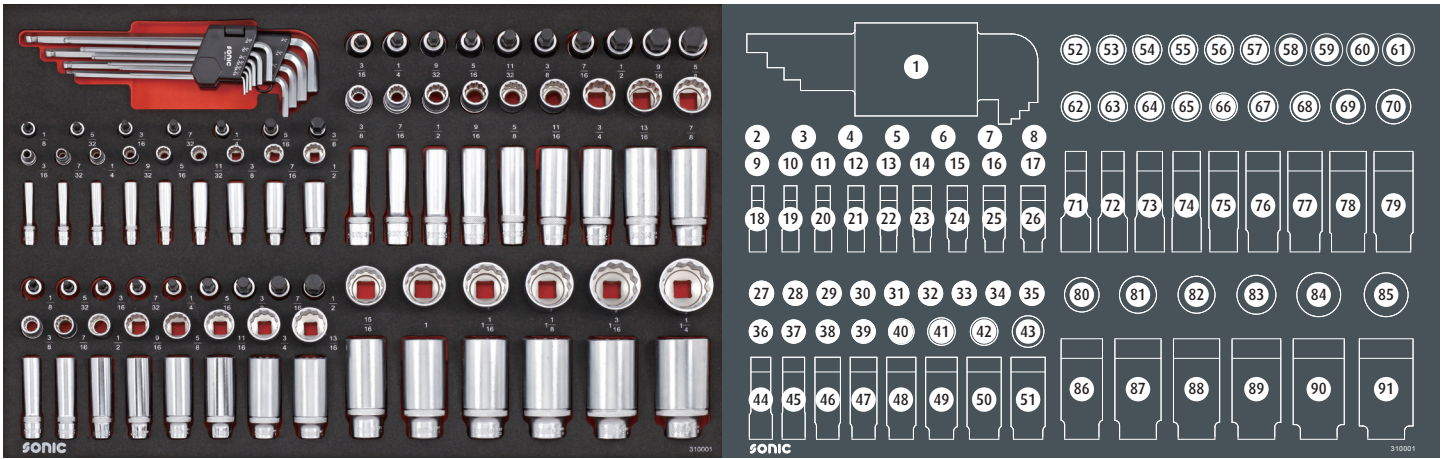

310001

	NO	Sonic NO	Size	Length	Q'ty
	1	601003	1/16", 5/64", 3/32", 1/8", 5/32", 3/16", 7/32", 1/4", 5/16", 3/8"		
	2	81413703	1/8"	37mm	
	3	81413704	5/32"	37mm	
	4	81413705	3/16"	37mm	
	5	81413706	7/32"	37mm	
	6	81413707	1/4"	37mm	
	7	81413708	5/16"	37mm	
	8	81413710	3/8"	37mm	
	9	21905	3/16"	25mm	
	10	21955	7/32"	25mm	
	11	21906	1/4"	25mm	
	12	21907	9/32"	25mm	
	13	21908	5/16"	25mm	
	14	21909	11/32"	25mm	
	15	21910	3/8"	25mm	
	16	21911	7/16"	25mm	
	17	21913	1/2"	25mm	
	18	2195005	3/16"	50mm	
	19	21950055	7/32"	50mm	
	20	2195006	1/4"	50mm	
	21	2195007	9/32"	50mm	
	22	2195008	5/16"	50mm	
	23	2195009	11/32"	50mm	
	24	2195010	3/8"	50mm	
	25	2195011	7/16"	50mm	
	26	2195012	1/2"	50mm	
	27	82414803	1/8"	48mm	
	28	82414804	5/32"	48mm	
	29	82414805	3/16"	48mm	
	30	824148055	7/32"	48mm	
	31	82414806	1/4"	48mm	
	32	82414808	5/16"	48mm	
	33	82414810	3/8"	48mm	
	34	82414812	7/16"	48mm	
	35	82414813	1/2"	48mm	
	36	22910	3/8"	28mm	
	37	22911	7/16"	28mm	
	38	22913	1/2"	28mm	
	39	22914	9/16"	28mm	
	40	22916	5/8"	28mm	
	41	22917	11/16"	30mm	

310001

	NO	Sonic NO	Size	Length	Q'ty
	84	23930	1.3/16"	43mm	
	85	23932	1.1/4"	43mm	
	86	2397724	15/16"	77mm	
	87	2397725	1"	77mm	
	88	2397727	1.1/16"	77mm	
	89	2397729	1.1/8"	77mm	
	90	2397730	1.3/16"	77mm	
	91	2397732	1.1/4"	77mm	