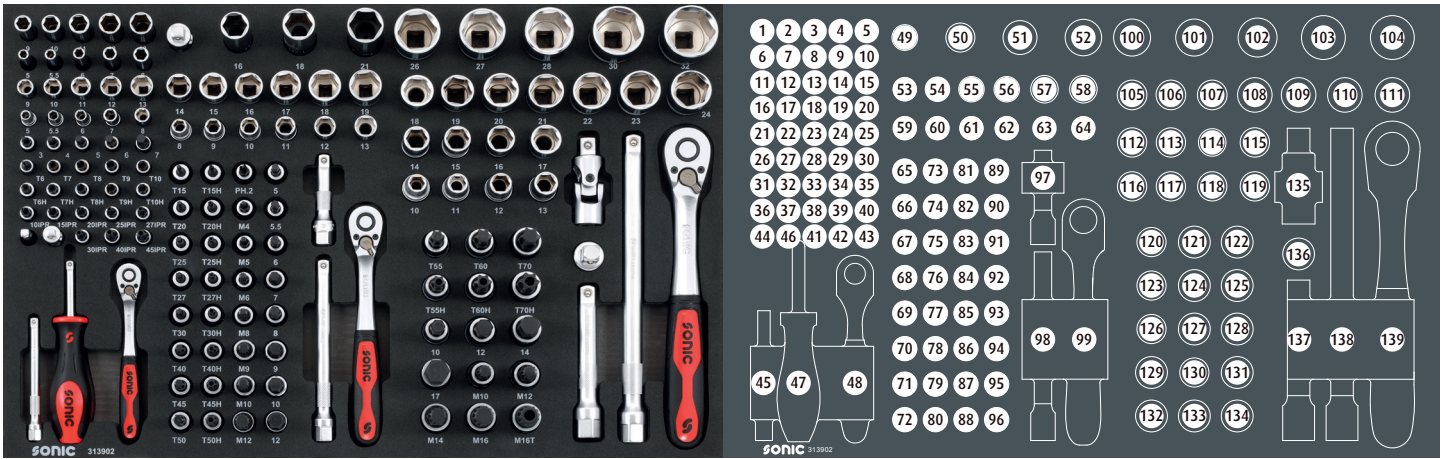

313902

	NO	Sonic NO	Size	Length	Q'ty
	1	2155009	9mm	50mm	
	2	2155010	10mm	50mm	
	3	2155011	11mm	50mm	
	4	2155012	12mm	50mm	
	5	2155013	13mm	50mm	
	6	2155005	5mm	50mm	
	7	21550055	5.5mm	50mm	
	8	2155006	6mm	50mm	
	9	2155007	7mm	50mm	
	10	2155008	8mm	50mm	
	11	21509	9mm	25mm	
	12	21510	10mm	25mm	
	13	21511	11mm	25mm	
	14	21512	12mm	25mm	
	15	21513	13mm	25mm	
	16	21505	5mm	25mm	
	17	21555	5.5mm	25mm	
	18	21506	6mm	25mm	
	19	21507	7mm	25mm	
	20	21508	8mm	25mm	
	21	8143703	3mm	37mm	
	22	8143704	4mm	37mm	
	23	8143705	5mm	37mm	
	24	8143706	6mm	37mm	
	25	8143707	7mm	37mm	
	26	8163706	T6	37mm	
	27	8163707	T7	37mm	
	28	8163708	T8	37mm	
	29	8163709	T9	37mm	
	30	8163710	T10	37mm	
	31	8173706	T6H	37mm	
	32	8173707	T7H	37mm	
	33	8173708	T8H	37mm	
	34	8173709	T9H	37mm	
	35	8173710	T10H	37mm	
	36	8153710	10IPR	37mm	
	37	8153715	15IPR	37mm	
	38	8153720	20IPR	37mm	
	39	8153725	25IPR	37mm	
	40	8153727	27IPR	37mm	
	41	8153730	30IPR	37mm	
	42	8153740	40IPR	37mm	

	NO	Sonic NO	Size	Length	Q'ty
	43	8153745	45IPR	37mm	
	44	7141050	1/4"	50mm	
	45	7141100	1/4"	100mm	
	46	71511	1/4"	37mm	
	47	72402	1/4"	150mm	
	48	7121501	1/4"	148mm	
	49	71521	3/8"	52mm	
	50	7171216	16mm	65mm	
	51	7171218	18mm	65mm	
	52	7171221	21mm	65mm	
	53	22514	14mm	28mm	
	54	22515	15mm	28mm	
	55	22516	16mm	28mm	
	56	22517	17mm	30mm	
	57	22518	18mm	30mm	
	58	22519	19mm	30mm	
	59	22508	8mm	28mm	
	60	22509	9mm	28mm	
	61	22510	10mm	28mm	
	62	22511	11mm	28mm	
	63	22512	12mm	28mm	
	64	22513	13mm	28mm	
	65	8264815	T15	48mm	
	66	8264820	T20	48mm	
	67	8264825	T25	48mm	
	68	8264827	T27	48mm	
	69	8264830	T30	48mm	
	70	8264840	T40	48mm	
	71	8264845	T45	48mm	
	72	8264850	T50	48mm	
	73	8274815	T15H	48mm	
	74	8274820	T20H	48mm	
	75	8274825	T25H	48mm	
	76	8274827	T27H	48mm	
	77	8274830	T30H	48mm	
	78	8274840	T40H	48mm	
	79	8274845	T45H	48mm	
	80	8274850	T50H	48mm	