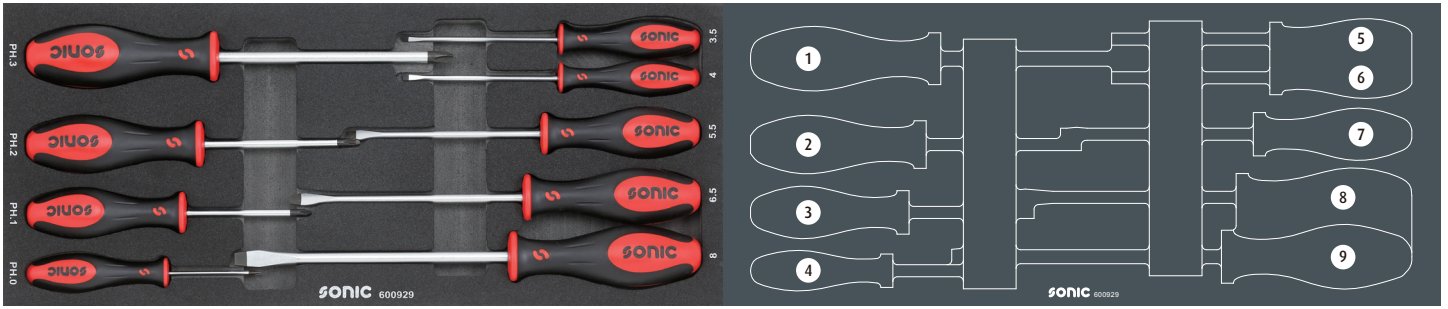

600929

	NO	Sonic NO	Size	Length	Q'ty
	1	1313	PH.3	274mm	
	2	1312	PH.2	215mm	
	3	1311	PH.1	183mm	
	4	1310	PH.0	152mm	
	5	13335	3.5mm	192mm	
	6	13304	4mm	192mm	
	7	13355	5.5mm	228mm	
	8	13365	6.5mm	265mm	
	9	13308	8mm	299mm	