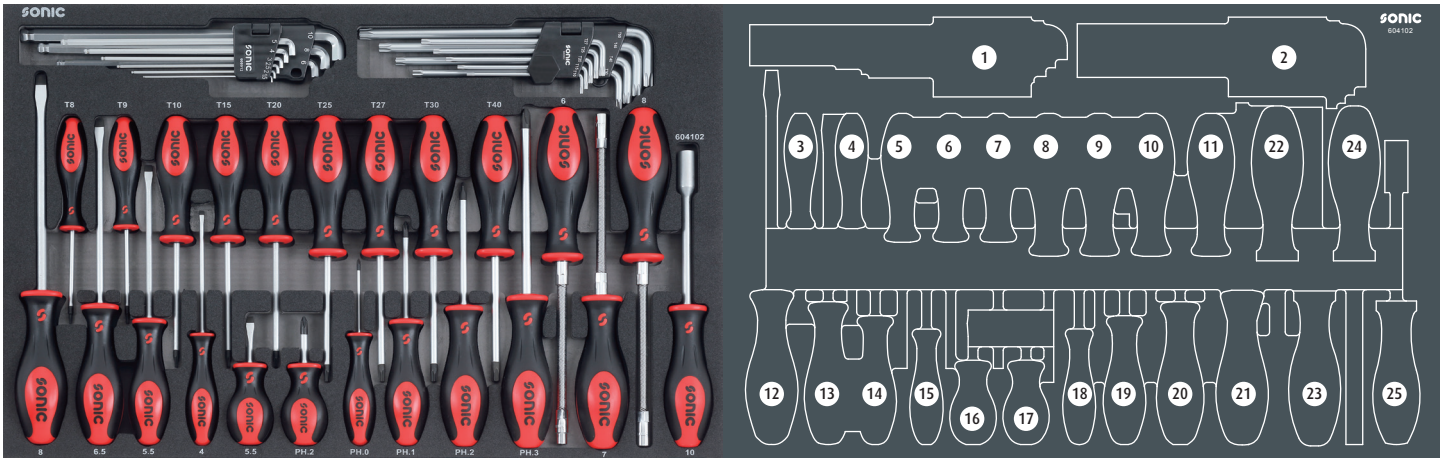

# 604102

	NO	Sonic NO	Size	Length	Q'ty
	1	600912	T10, T15, T20, T25, T27, T30, T40, T45, T50		
	2	600902	1.27, 1.5, 2, 2.5, 3, 4, 5, 6, 8, 10		
	3	13608	T8	167mm	
	4	13609	T9	167mm	
	5	13610	T10	203mm	
	6	13615	T15	203mm	
	7	13620	T20	203mm	
	8	13625	T25	215mm	
	9	13627	T27	215mm	
	10	13630	T30	215mm	
	11	13640	T40	215mm	
	12	13308	8mm	299mm	
	13	13365	6.5mm	265mm	
	14	13355	5.5mm	228mm	
	15	13304	4mm	192mm	
	16	1330555	5.5mm	104mm	
	17	13125	PH.2	104mm	
	18	1310	PH.0	152mm	
	19	1311	PH.1	183mm	
	20	1312	PH.2	215mm	
	21	1313	PH.3	274mm	
	22	47536	6mm	274mm	
	23	47537	7mm	274mm	
	24	47538	8mm	274mm	
	25	12425010	10mm	240mm	